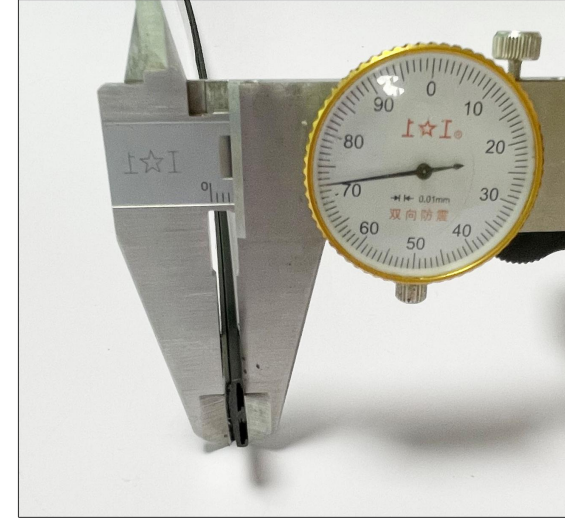

# Super-Thin Magnetic Power Track System

– Specially for Retail  
Display

## Super -Thin Magnetic Power Track System, The thickness of 4 mm

This new Super Thin power track system is suitable for the metal shelf or some shelf combine wood and metal frame. The power track is very thin max 4mm, which is easy to hide on the frame column or back plate back, There are cable block easy to hide the mess cable to make the shelf clean and bright, LED strips we will use the low temperature solution, which will not affect the food or domestic product quality.

## Most New Super Thin Magnetic Power Track System

## How to Connect with LED strips

Low Temperature LED Shelf Lighting  
10W/M/PCS, Max 14 pcs connecting to the power track

Max Current 7A , DC24V , Max Power : 144W