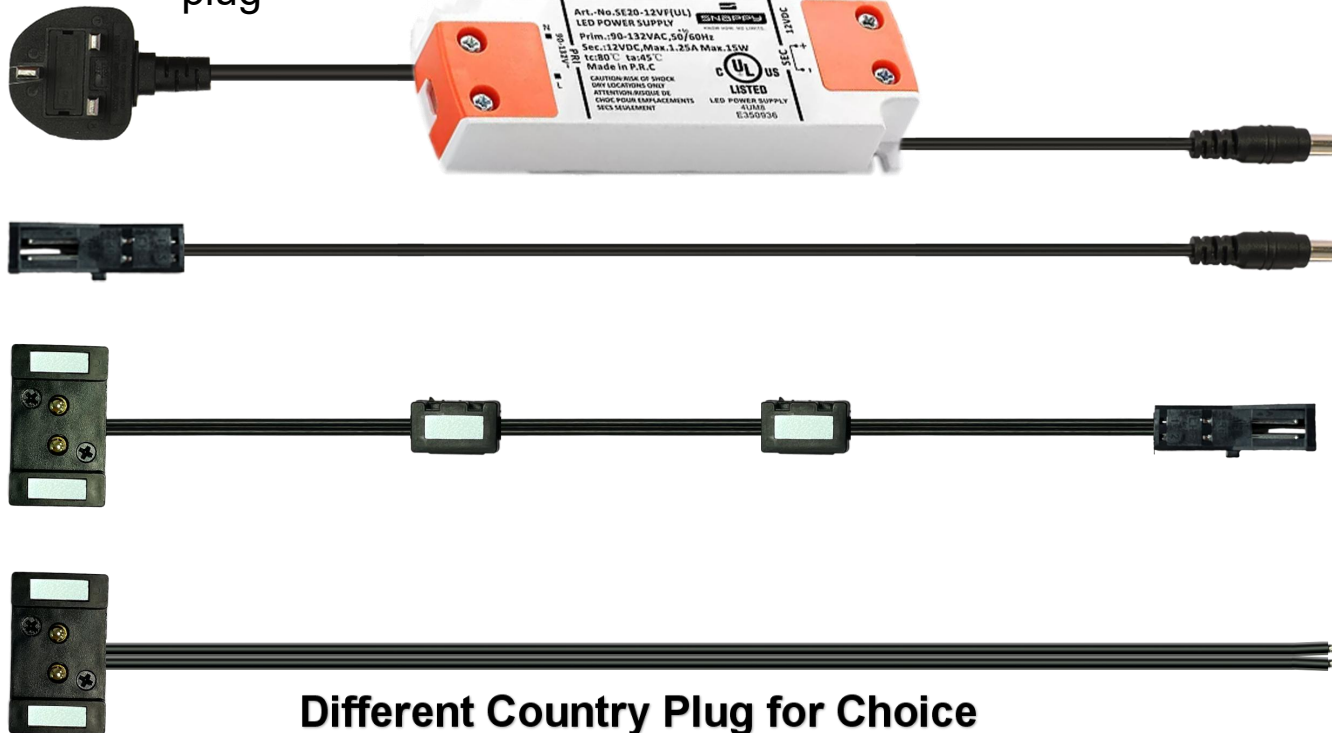

# Connection

**Ultra-thin Magnetic  
Suction Track System**

# Super-Thin Magnetic Power Track System

Australia n rules plug

UK standard plug

American standard plug

Gauge plug

**Different Country Plug for Choice**  
**Connecting Cable Length Customized**  
**Daisy Chain 1-2,1-3,1-4 max 1-6**

# Application

Flexible and adaptable to a wide range of shelves.  
Convenient connection between shelf to shelf lighting with cable connector.  
Easy installation DC power track guarantees each layer lighting performance.