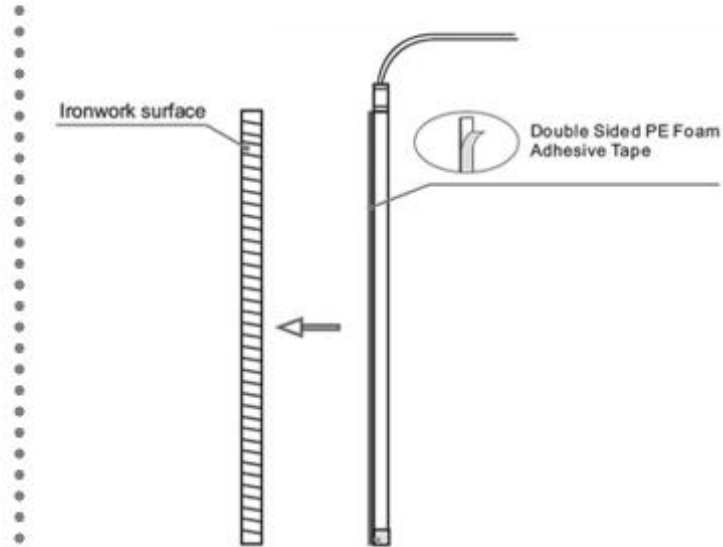

## Super -Thin Magnetic Power Track System, The thickness of 4 mm

This new Super Thin power track system is suitable for the metal shelf or some shelf combine wood and metal frame. The power track is very thin max 4mm, which is easy to hide on the frame column or back plate back, There are cable block easy to hide the mess cable to make the shelf clean and bright, LED strips we will use the low temperature solution, which will not affect the food or domestic product quality.

## How to Connect with LED strips

Low Temperature LED Shelf Lighting  
10W/M/PCS, Max 14 pcs connecting to the power track

Max Current 7A , DC24V , Max Power : 144W

## Easy Installation

# Installation Instructions

**Step 1**  
Connect the MTR03 and MTR04 to the MTR01

**Step 2**  
Installed MTR01 on iron materials

**Step 3**  
Install the MTR02 straight to the MTR01 and  
MTR02 can be used with iron material only.