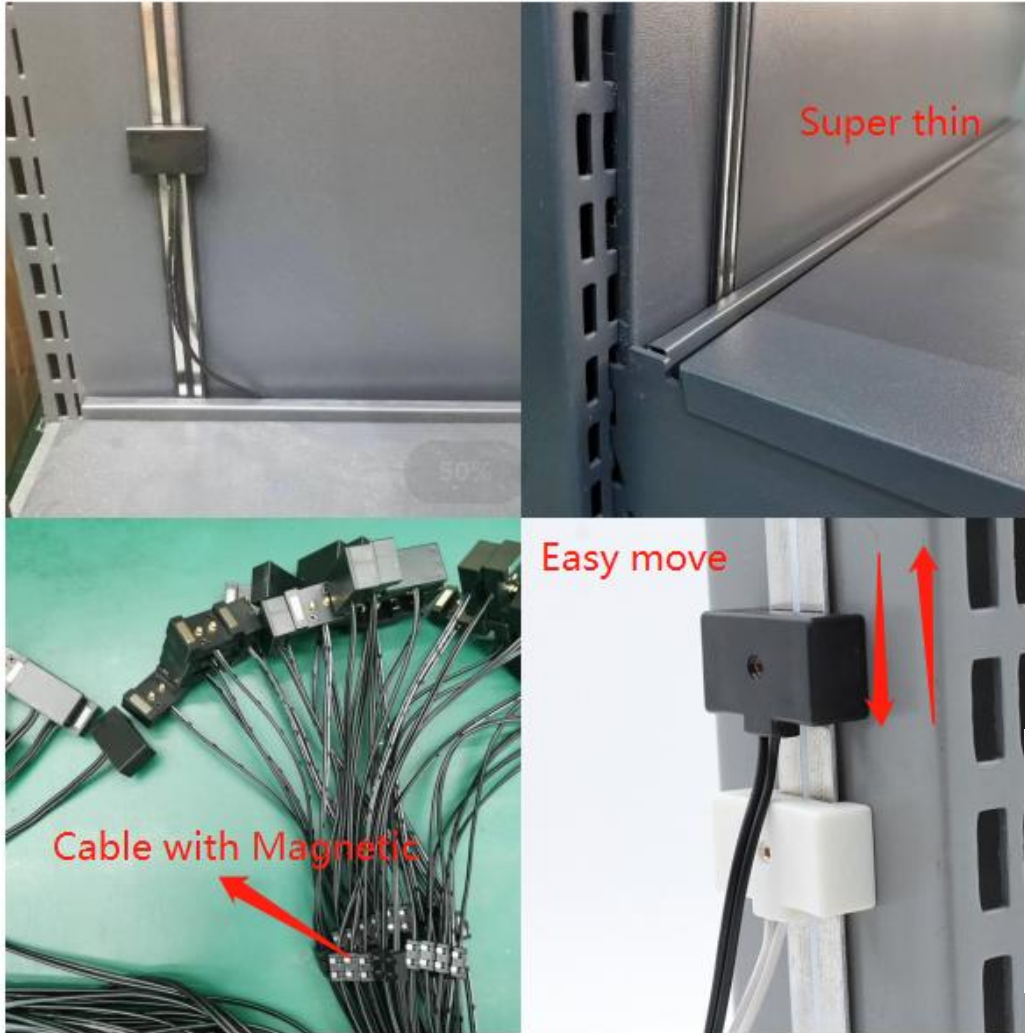

# Super-Thin Magnetic Power Track System

– Specially for Retail  
Display

## Super -Thin Magnetic Power Track System, The thickness of 4 mm

This new Super Thin power track system is suitable for the metal shelf or some shelf combine wood and metal frame. The power track is very thin max 4mm, which is easy to hide on the frame column or back plate back, There are cable block easy to hide the mess cable to make the shelf clean and bright, LED strips we will use the low temperature solution, which will not affect the food or domestic product quality.

## Most New Super Thin Magnetic Power Track System

## How to Connect with LED strips

Low Temperature LED Shelf Lighting  
10W/M/PCS, Max 14 pcs connecting to the power track

Max Current 7A , DC24V , Max Power : 144W