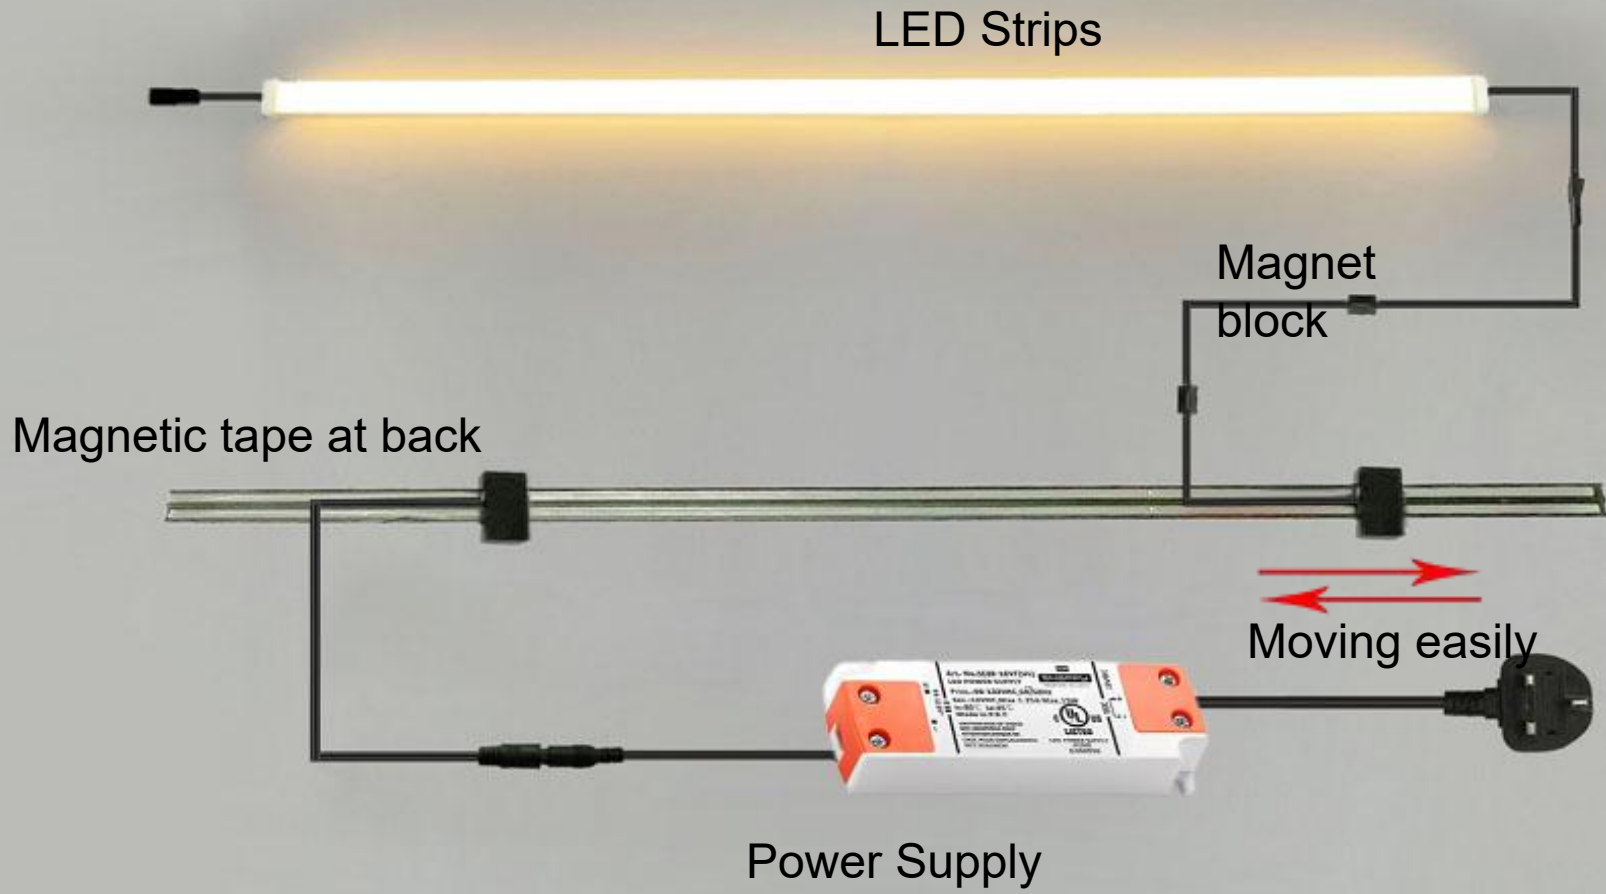

# Super-Thin Magnetic Power Track System

– Specially for Retail  
Display

## Super -Thin Magnetic Power Track System, The thickness of 4 mm

This new Super Thin power track system is suitable for the metal shelf or some shelf combine wood and metal frame. The power track is very thin max 4mm, which is easy to hide on the frame column or back plate back, There are cable block easy to hide the mess cable to make the shelf clean and bright, LED strips we will use the low temperature solution, which will not affect the food or domestic product quality.

## How to Connect with LED strips

Low Temperature LED Shelf Lighting  
10W/M/PCS, Max 14 pcs connecting to the power track

Max Current 7A , DC24V , Max Power : 144W

# Application

Flexible and adaptable to a wide range of shelves.  
Convenient connection between shelf to shelf lighting with cable connector.  
Easy installation DC power track guarantees each layer lighting performance.