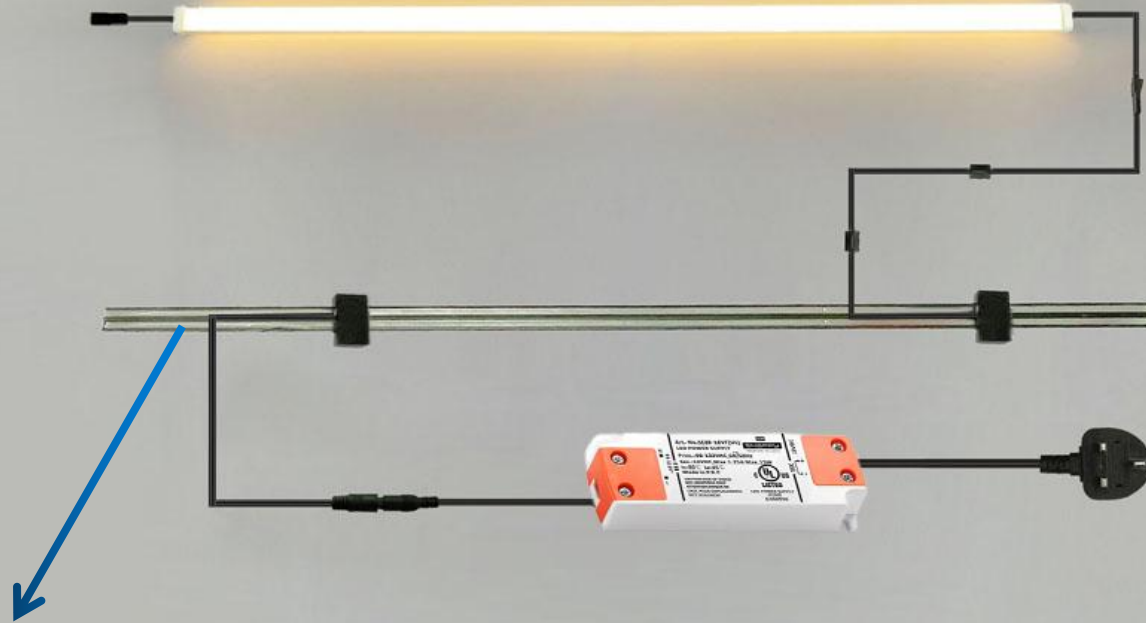

# Super-Thin Magnetic Power Track System

– Specially for Retail  
Display

## Super -Thin Magnetic Power Track System, The thickness of 4 mm

This new Super Thin power track system is suitable for the metal shelf or some shelf combine wood and metal frame. The power track is very thin max 4mm, which is easy to hide on the frame column or back plate back, There are cable block easy to hide the mess cable to make the shelf clean and bright, LED strips we will use the low temperature solution, which will not affect the food or domestic product quality.

## How to Connect with LED strips

Low Temperature LED Shelf Lighting  
10W/M/PCS, Max 14 pcs connecting to the power track

Max Current 7A , DC24V , Max Power : 144W

# Application

Flexible and adaptable to a wide range of shelves.  
Convenient connection between shelf to shelf lighting with cable connector.  
Easy installation DC power track guarantees each layer lighting performance.