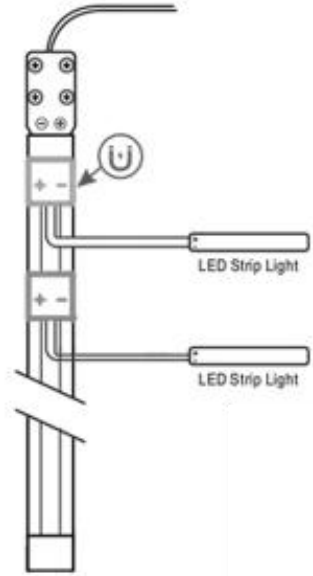

## Super -Thin Magnetic Power Track System, The thickness of 4 mm

This new Super Thin power track system is suitable for the metal shelf or some shelf combine wood and metal frame. The power track is very thin max 4mm, which is easy to hide on the frame column or back plate back, There are cable block easy to hide the mess cable to make the shelf clean and bright, LED strips we will use the low temperature solution, which will not affect the food or domestic product quality.

## How to Connect with LED strips

Low Temperature LED Shelf Lighting  
10W/M/PCS, Max 14 pcs connecting to the power track

Max Current 7A , DC24V , Max Power : 144W

# Installation Instructions

**Step 1**  
Connect the MTR03 and MTR04 to the MTR01

**Step 2**  
Installed MTR01 on iron materials

**Step 3**  
Install the MTR02 straight to the MTR01 and  
MTR02 can be used with iron material only.

# Connection

**Ultra-thin Magnetic  
Suction Track System**