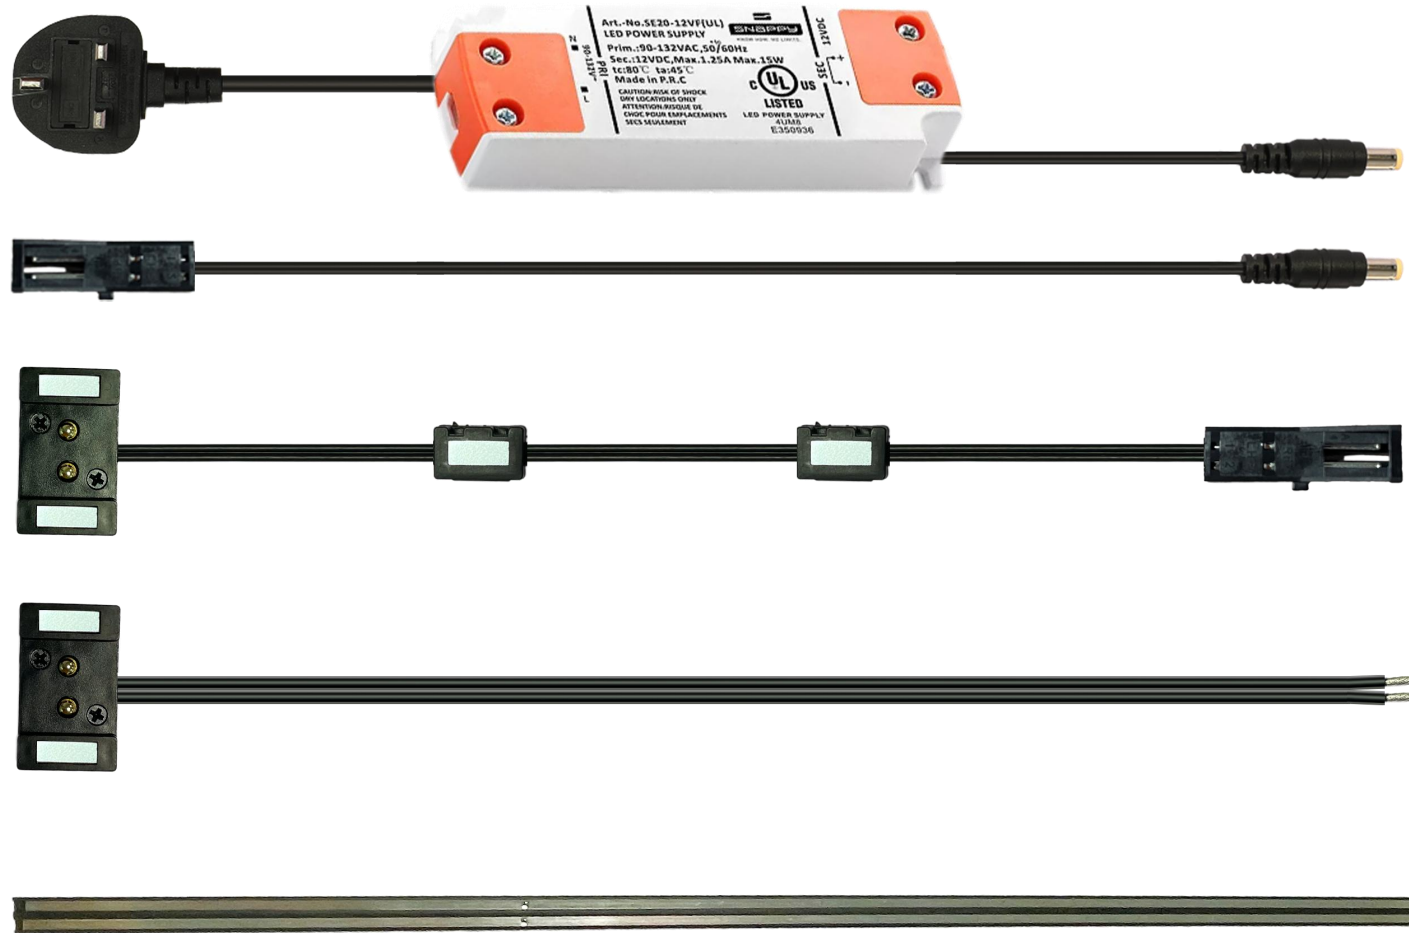

Super-Thin Magnetic Power Track System