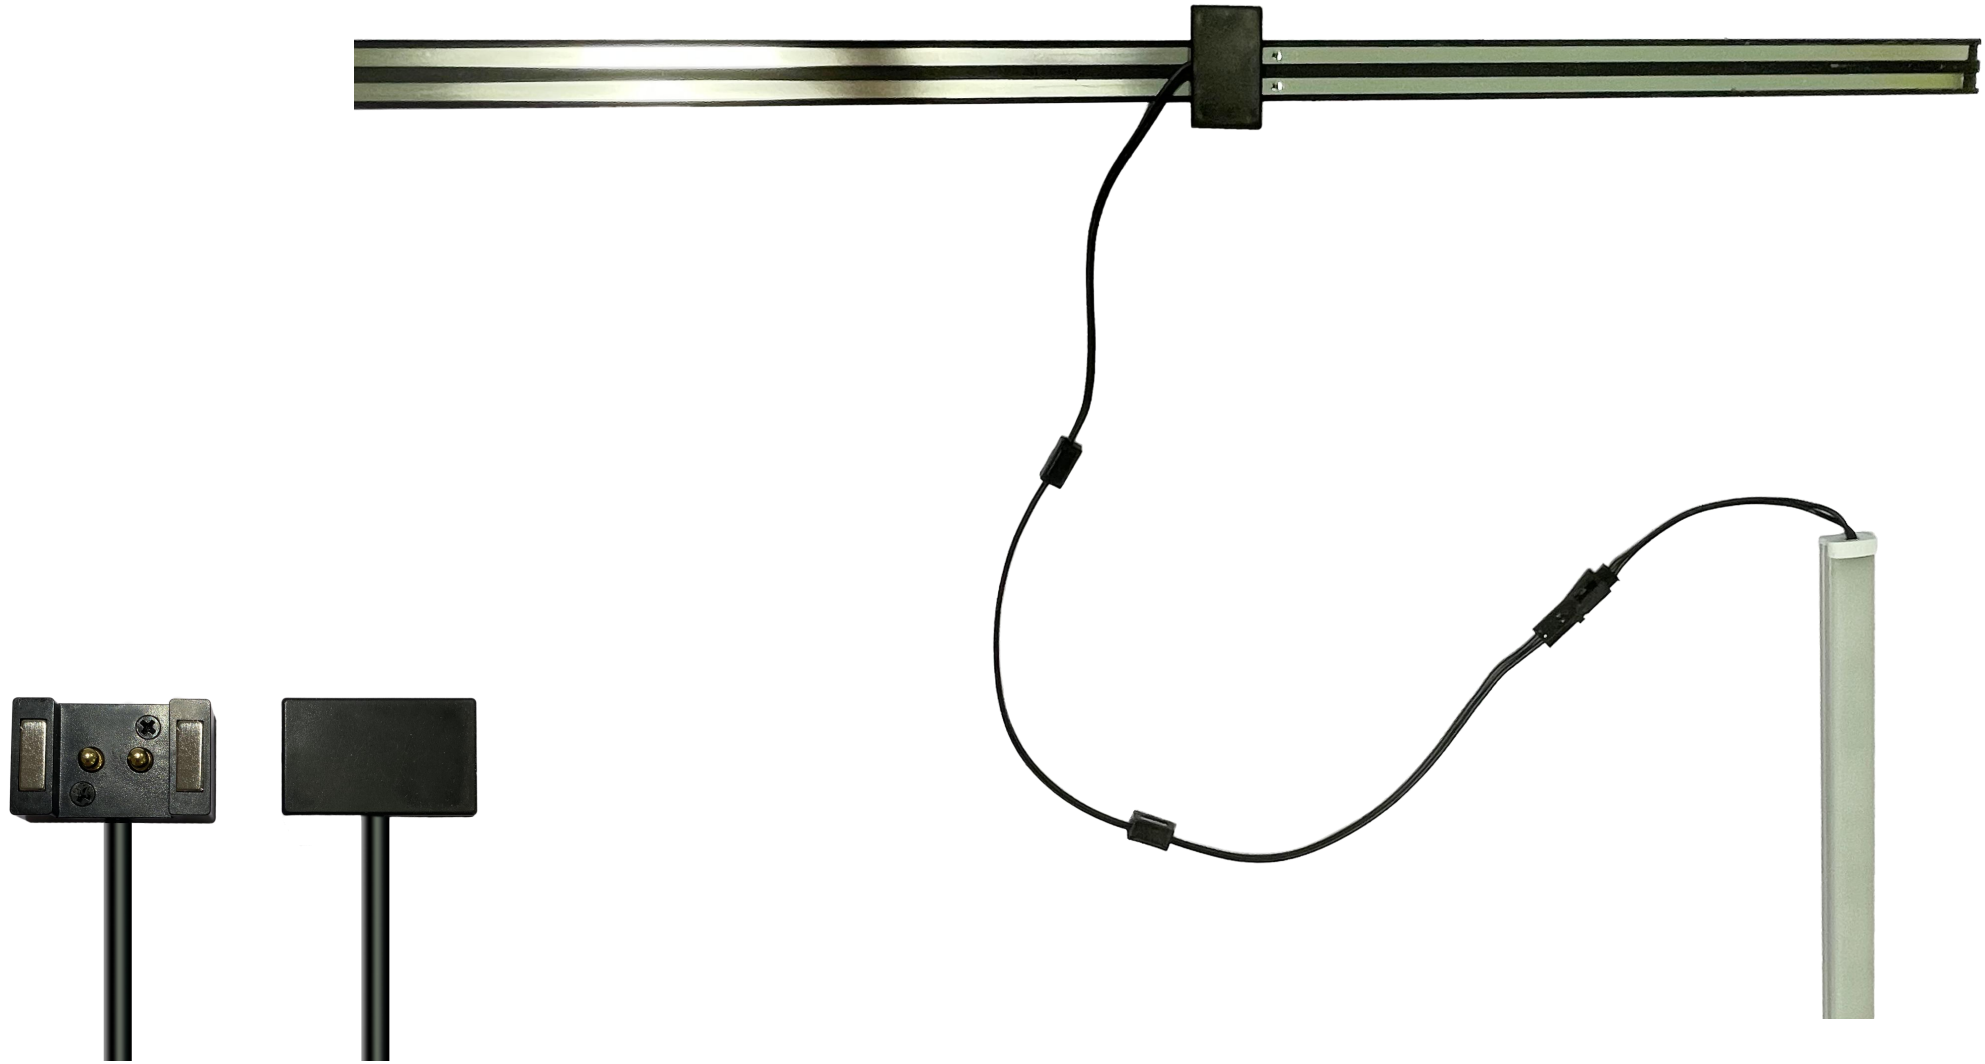

# Super-Thin Magnetic Power Track System

– Specially for Retail  
Display

## Super -Thin Magnetic Power Track System, The thickness of 4 mm

This new Super Thin power track system is suitable for the metal shelf or some shelf combine wood and metal frame. The power track is very thin max 4mm, which is easy to hide on the frame column or back plate back, There are cable block easy to hide the mess cable to make the shelf clean and bright, LED strips we will use the low temperature solution, which will not affect the food or domestic product quality.

## Most New Super Thin Magnetic Power Track System

# Application

Flexible and adaptable to a wide range of shelves.  
Convenient connection between shelf to shelf lighting with cable connector.  
Easy installation DC power track guarantees each layer lighting performance.