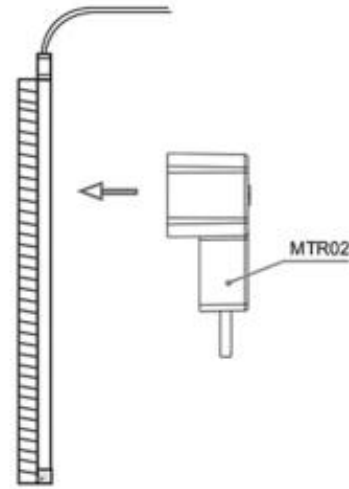

## Super -Thin Magnetic Power Track System, The thickness of 4 mm

This new Super Thin power track system is suitable for the metal shelf or some shelf combine wood and metal frame. The power track is very thin max 4mm, which is easy to hide on the frame column or back plate back, There are cable block easy to hide the mess cable to make the shelf clean and bright, LED strips we will use the low temperature solution, which will not affect the food or domestic product quality.

## How to Connect with LED strips

Low Temperature LED Shelf Lighting  
10W/M/PCS, Max 14 pcs connecting to the power track

Max Current 7A , DC24V , Max Power : 144W

# Installation Instructions

**Step 1**  
Connect the MTR03 and MTR04 to the MTR01

**Step 2**  
Installed MTR01 on iron materials

**Step 3**  
Install the MTR02 straight to the MTR01 and  
MTR02 can be used with iron material only.