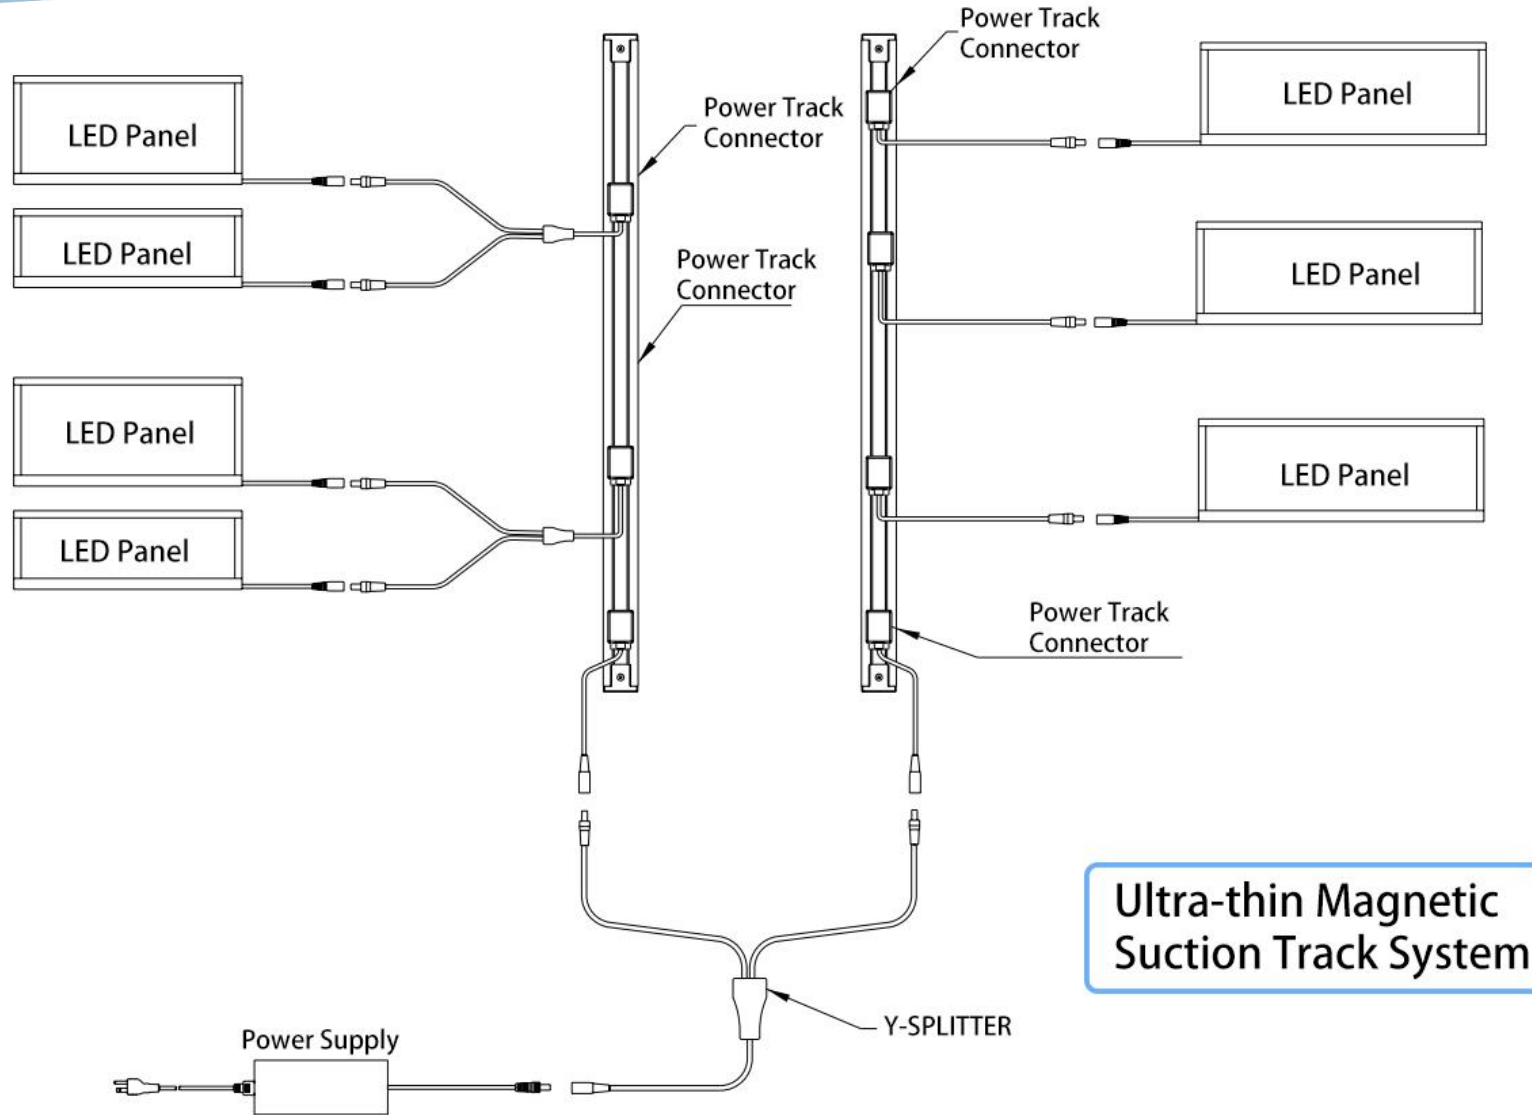

# Installation Instructions

**Step 1**  
Connect the MTR03 and MTR04 to the MTR01

**Step 2**  
Installed MTR01 on iron materials

**Step 3**  
Install the MTR02 straight to the MTR01 and  
MTR02 can be used with iron material only.

**Step 4**  
Install successful

# Connection

**Ultra-thin Magnetic  
Suction Track System**

# Application

Flexible and adaptable to a wide range of shelves.  
Convenient connection between shelf to shelf lighting with cable connector.  
Easy installation DC power track guarantees each layer lighting performance.